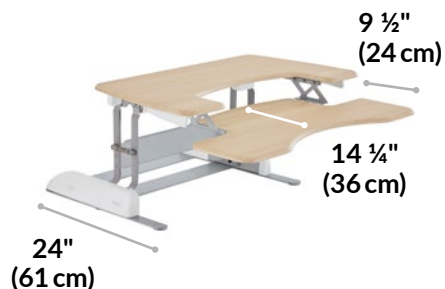

# VariDesk® Pro Plus™ 36

The VariDesk® Pro Plus™ 36 is a standing-desk solution sized to accommodate those with dual-monitor setups or larger workspaces. The two-tiered design with a separate keyboard/mouse deck gives you plenty of room for basics and accessories with the added convenience of never having to move any components when raising or lowering your Converter.

- Fully Assembled, No Installation Needed
- Supports up to 35 lb (15.8 kg)
- Dual-Monitor Compatible
- 11 Height Settings
- Spring-Assisted Lift

Finish:  Light Wood

SKU: 402483

Price: \$425

Height Settings:  
4 ½" (11.5 cm) to 17 ½" (44.5 cm)