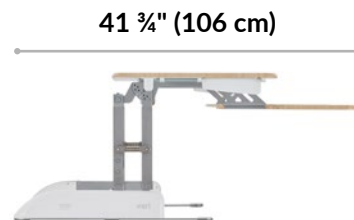

# VariDesk® Pro Plus™ 36

The VariDesk® Pro Plus™ 36 is a standing-desk solution sized to accommodate those with dual-monitor setups or larger workspaces. The two-tiered design with a separate keyboard/mouse deck gives you plenty of room for basics and accessories with the added convenience of never having to move any components when raising or lowering your Converter.

- Fully Assembled, No Installation Needed
- Supports up to 35 lb (15.8 kg)
- Dual-Monitor Compatible
- 11 Height Settings
- Spring-Assisted Lift

Finish:  Light Wood

SKU: 402483

Price: \$425

Height Settings:  
4 ½" (11.5 cm) to 17 ½" (44.5 cm)