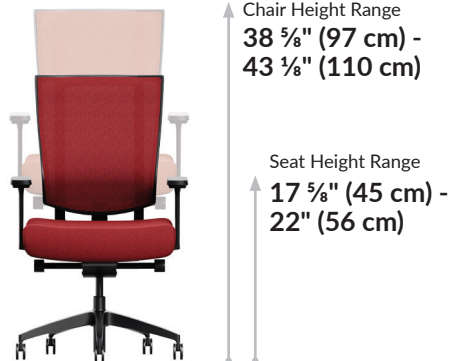

Task Chair

vari®

This task chair provides the ergonomic comfort that seated, focused work requires. It offers a reinforced mesh back for breathability and a pivoting backrest for maximum lumbar support. Featuring adjustable settings for the chair back, seat, armrests, and seat back tilt and tension, it's a simple, flexible addition to any workspace. The tightly woven mesh back and seat come in four bold colors to match any office decor.

- Adjustable Chair Back, Seat, Armrests, and Seat Back Tilt and Tension
- Seat is Height-Adjustable from 17 5/8" to 22"
- Assembles in Minutes with All Tools Included
- Weight Capacity of up to 300 lb
- Casters Work on Carpeted or Wood Floors
- Tested to BIFMA X5.1 and Meets or Exceeds BIFMA's Durability Standards for Office Furniture
- GreenGuard and GreenGuard Gold Certified

25 1/2" (65 cm)

20" (51 cm)

20" (51 cm)