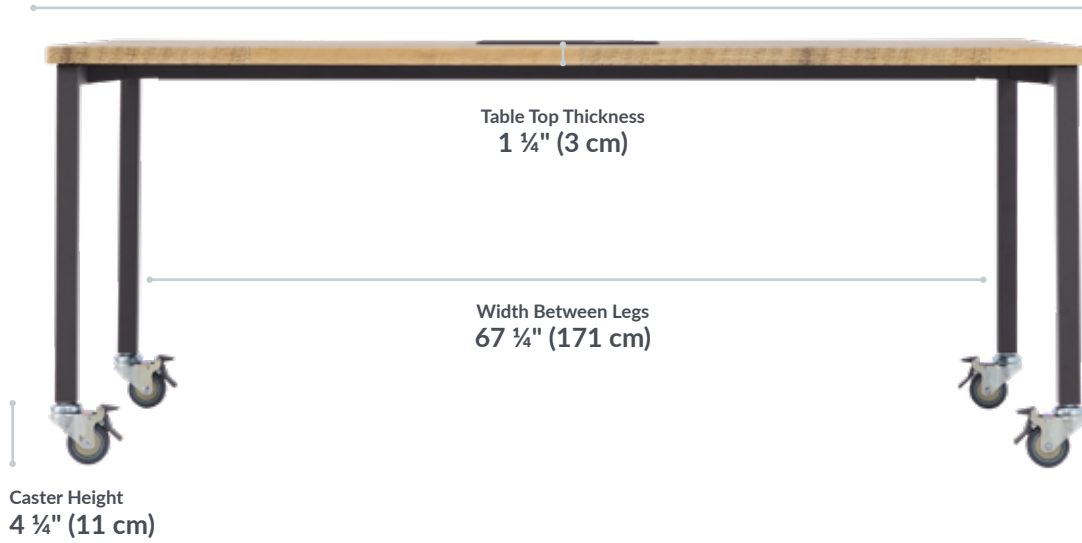

ROOM FOR COLLABORATION

It can easily accommodate for meetings with up to six people with ample space for collaboration.

FULLY FUNCTIONAL

With a center opening, you can easily run power through the table for powering or charging your devices. The roll-and-lock casters let you reposition the table when you need to update your office configuration.

- Center Opening for Cable Management or Vari's Power Hub (Sold Separately)
- Roll-and-Lock Casters Make It Easy to Move
- Assembles in Minutes
- Supports up to 300 lb. (136 kg)
- Accommodates up to 6 People
- Tested to and Meets or Exceeds BIFMA's Durability Standards for Office Furniture

Total Width
71 1/2" (181.5 cm)

Total Depth
41 1/4" (105 cm)

Center grommet with
cover plate installed

Center grommet with
optional Power Hub
installed