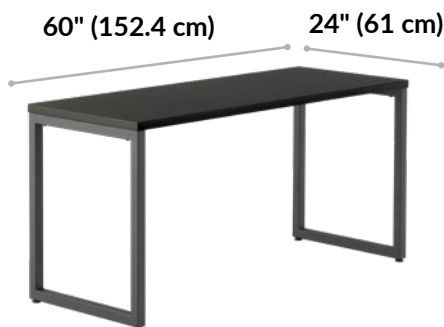

Table 60x24

vari[®]

Simplicity Meets Style

These modern, standard-height desks are easy to assemble and include all the tools needed.

Modern Edges, Endless Possibilities

Elevate the aesthetic of your workspace with a single table or use multiple to create a sleek grouping with no gaps.

Built to Last, Crafted for Success

The table is easy to clean, has durable 3D laminate-wrapped edges, and a base that can support up to 300 lb (136.08 kg).

Additional Details

- Assembles in Minutes
- Compliments or Creates Workstations
- Leveling Footpads
- Sleek, Modern Aesthetic
- Easy-to-clean, Durable, 3D Laminate Finish
- Holds up to 300 lbs (136.08 kg)
- Compatible with the Cable Management Tray and Acrylic Privacy Panels and Felt + Modesty Panels 60
- Tested to and Meets or Exceeds BIFMA's Durability Standards for Office Furniture

Table Top Thickness:
1¼" (3 cm)