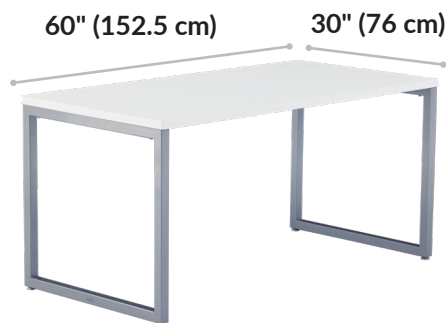

## Built to Last, Crafted for Success

The table is easy to clean, has durable 3D laminate-wrapped edges, and a base that can support up to 300 lb (136.08 kg).

## Additional Details

- Assembles in Minutes
- Compliments or Creates Workstations
- Leveling Footpads
- Sleek, Modern Aesthetic
- Easy-to-clean, Durable, 3D Laminate Finish
- Holds up to 300 lbs (136.08 kg)
- Compatible with the Cable Management Tray and Acrylic Privacy Panels and Felt + Modesty Panels 60

Table Top Thickness:

1 1/4" (3 cm)