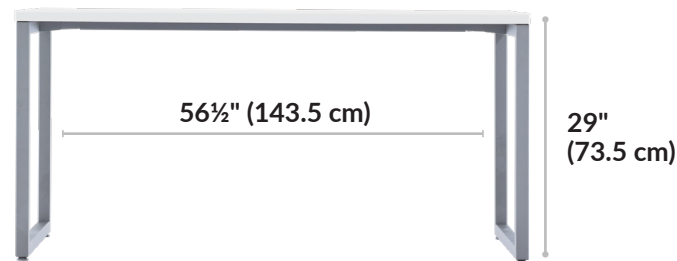

## Built to Last, Crafted for Success

The table is easy to clean, has durable 3D laminate-wrapped edges, and a base that can support up to 300 lb (136.08 kg).

## Additional Details

- Assembles in Minutes
- Compliments or Creates Workstations
- Leveling Footpads
- Sleek, Modern Aesthetic
- Easy-to-clean, Durable, 3D Laminate Finish
- Holds up to 300 lbs (136.08 kg)
- Compatible with the Cable Management Tray and Acrylic Privacy Panels and Felt + Modesty Panels 60

Table Top Thickness:

1 1/4" (3 cm)