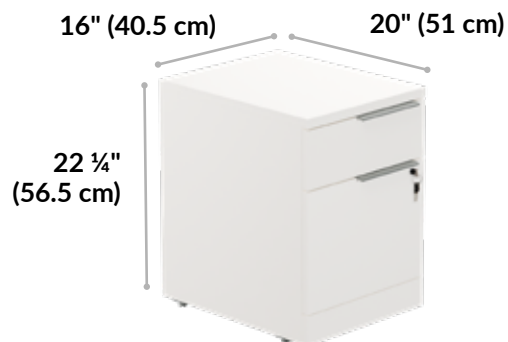

Executive Lateral File Cabinet

The Executive Lateral File Cabinet is a versatile filing solution. Its two-drawer design gives you maximum storage potential. The wide, upper drawer is perfect for office supplies, while the deep, lower drawer has room for letter- or legal-sized hanging file folders. Whether you're storing files or personal items, this cabinet is ready for anything you can throw at it. (Or in it.)

Finishes:

White

Neowalnut

Drawer Interior Width:
28 3/4" (72 cm)

Executive File Cabinet

The Executive File Cabinet makes storage stylish. This two-drawer cabinet has an upper drawer for frequently-needed items like pencils or pens and a deep, lower drawer with ample space for all your letter- or legal-sized hanging files. With its lockable design, you can confidently keep files and valuables safe and secure.

- Space for Letter- or Legal-Sized Hanging Files
- Soft-Close Drawers are Lockable to Secure Files
- Drawer Pulls Can Be Repositioned to Left, Center, or Right of Drawer
- Leveling Feet to Compensate for Uneven Floors
- Durable Laminate Finish That's Easy to Clean
- Ships Fully Assembled
- Joining Bracket Set (Sold Separately) Can Connect Pieces to Create Credenza
- Meets or Exceeds BIFMA's Durability Standards for Office Furniture

Finishes:

White

Neowalnut

Executive Storage Cabinet

The Executive Storage Cabinet offers abundant storage for your office in a well-crafted cabinet that's built to last. This cabinet keeps important items nearby while also keeping them hidden behind dual doors so your workspace is always organized and tidy. Inside, you'll find an adjustable interior shelf and enough room to store binders, books, and more.