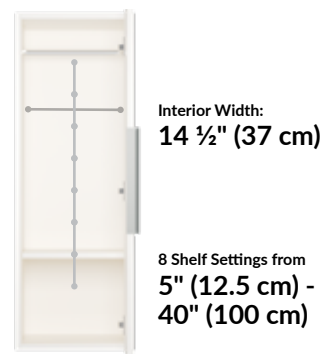

Interior Depth:
18 1/4" (46.5 cm)