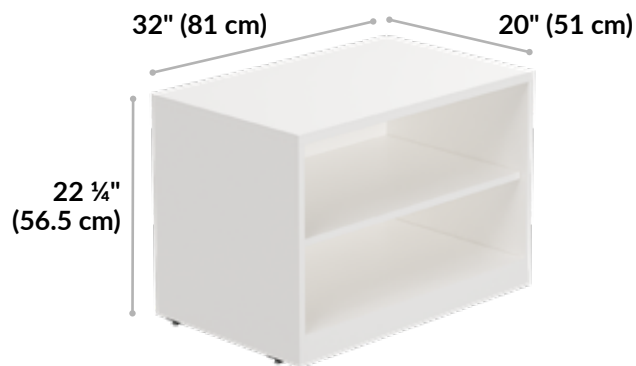

Executive Lateral File Cabinet

The Executive Lateral File Cabinet is a versatile filing solution. Its two-drawer design gives you maximum storage potential. The wide, upper drawer is perfect for office supplies, while the deep, lower drawer has room for letter- or legal-sized hanging file folders. Whether you're storing files or personal items, this cabinet is ready for anything you can throw at it. (Or in it.)

Finishes:

White

Neowalnut

Drawer Interior Width:
28 3/4" (72 cm)

Executive File Cabinet

The Executive File Cabinet makes storage stylish. This two-drawer cabinet has an upper drawer for frequently-needed items like pencils or pens and a deep, lower drawer with ample space for all your letter- or legal-sized hanging files. With its lockable design, you can confidently keep files and valuables safe and secure.

Finishes:

White

Neowalnut

Door Width:
16" (40.5 cm)

Interior Cabinet Width:
30 ½" (77.5 cm)

4 Shelf Settings from
7" (18 cm) -
11" (28 cm)

Executive Bookshelf

Offering open storage with an adjustable shelf, our Executive Bookshelf is perfect for holding books, resources, photos, or artwork. Crafted with a durable laminate finish, this bookshelf is built to last and can be arranged with other pieces in our Executive Office Collection to customize your workspace.

Finishes:  White  Neowalnut

Interior Shelf Width:
30 1/2" (77.5 cm)

4 Shelf Settings from
7" (18 cm) -
11" (28 cm)

Interior Shelf Depth:
18 1/2" (47 cm)

Executive Wardrobe Cabinet

vari®

The Executive Wardrobe Cabinet helps keep both you and your office looking good. Inside is a coat rod to hang everything from athletic gear for the gym to formal attire for a business dinner. The interior shelf is adjustable, and the doors can easily be changed between left or right hinge set up to customize the door swing.