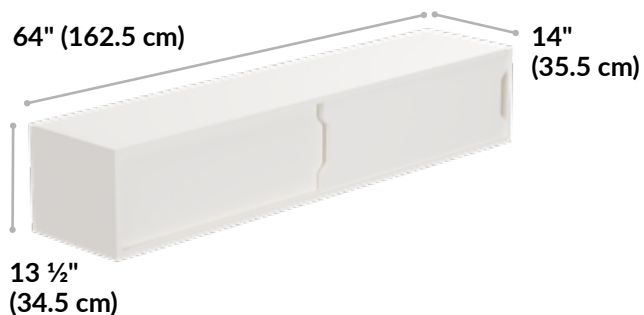

Finishes:

White

Neowalnut

Interior Cabinet Widths:

30 3/4" (78 cm)

Door Width:

30 1/2" (77.5 cm)

Interior Depth: