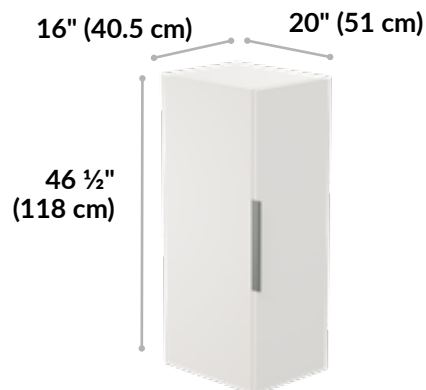

Interior Depth:
18 1/4" (46.5 cm)