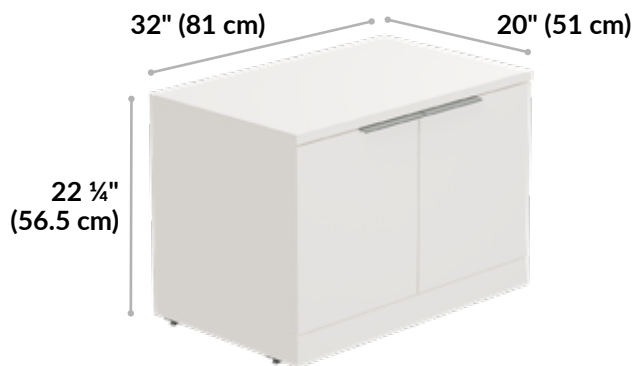

Executive Lateral File Cabinet

The Executive Lateral File Cabinet is a versatile filing solution. Its two-drawer design gives you maximum storage potential. The wide, upper drawer is perfect for office supplies, while the deep, lower drawer has room for letter- or legal-sized hanging file folders. Whether you're storing files or personal items, this cabinet is ready for anything you can throw at it. (Or in it.)

Finishes:

White

Neowalnut

Drawer Interior Width:
28 3/4" (72 cm)

Executive File Cabinet

The Executive File Cabinet makes storage stylish. This two-drawer cabinet has an upper drawer for frequently-needed items like pencils or pens and a deep, lower drawer with ample space for all your letter- or legal-sized hanging files. With its lockable design, you can confidently keep files and valuables safe and secure.

- Adjustable Interior Shelf
- Leveling Feet to Compensate for Uneven Floors
- Durable Laminate Finish That's Easy to Clean
- Ships Fully Assembled
- Joining Bracket Set (Sold Separately) Can Connect Pieces to Create Credenza
- Meets or Exceeds BIFMA's Durability Standards for Office Furniture

Finishes:

White

Neowalnut

Door Width:
16" (40.5 cm)

Interior Cabinet Width:
30 ½" (77.5 cm)

4 Shelf Settings from
7" (18 cm) -
11" (28 cm)

Executive Bookshelf

Offering open storage with an adjustable shelf, our Executive Bookshelf is perfect for holding books, resources, photos, or artwork. Crafted with a durable laminate finish, this bookshelf is built to last and can be arranged with other pieces in our Executive Office Collection to customize your workspace.