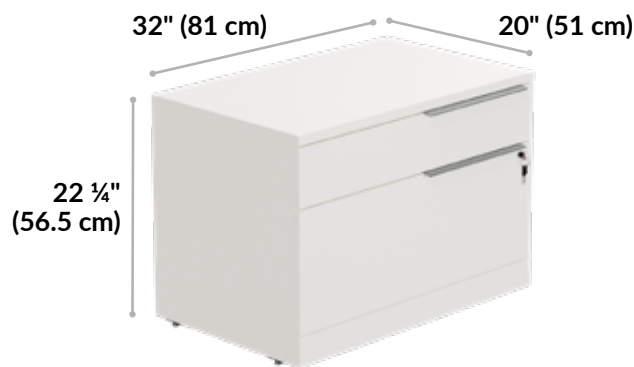

Executive Lateral File Cabinet

The Executive Lateral File Cabinet is a versatile filing solution. Its two-drawer design gives you maximum storage potential. The wide, upper drawer is perfect for office supplies, while the deep, lower drawer has room for letter- or legal-sized hanging file folders. Whether you're storing files or personal items, this cabinet is ready for anything you can throw at it. (Or in it.)

- Space for Letter- or Legal-Sized Hanging Files
- Soft-Close Drawers are Lockable to Secure Files
- Drawer Pulls Can Be Repositioned to Left, Center, or Right of Drawer
- Leveling Feet to Compensate for Uneven Floors
- Durable Laminate Finish That's Easy to Clean
- Ships Fully Assembled
- Joining Bracket Set (Sold Separately) Can Connect Pieces to Create Credenza
- Meets or Exceeds BIFMA's Durability Standards for Office Furniture

Finishes:

White

Neowalnut

Drawer Interior Width:
28 3/4" (72 cm)

Executive File Cabinet

The Executive File Cabinet makes storage stylish. This two-drawer cabinet has an upper drawer for frequently-needed items like pencils or pens and a deep, lower drawer with ample space for all your letter- or legal-sized hanging files. With its lockable design, you can confidently keep files and valuables safe and secure.