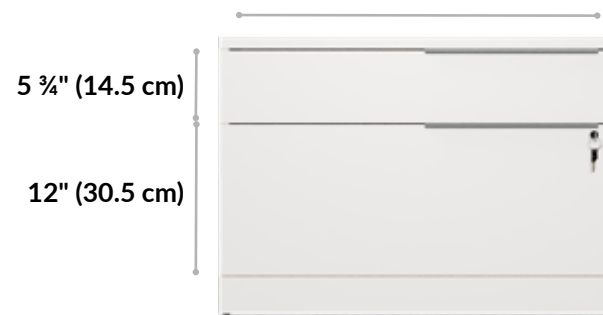

Executive Lateral File Cabinet

The Executive Lateral File Cabinet is a versatile filing solution. Its two-drawer design gives you maximum storage potential. The wide, upper drawer is perfect for office supplies, while the deep, lower drawer has room for letter- or legal-sized hanging file folders. Whether you're storing files or personal items, this cabinet is ready for anything you can throw at it. (Or in it.)

- Space for Letter- or Legal-Sized Hanging Files
- Soft-Close Drawers are Lockable to Secure Files
- Drawer Pulls Can Be Repositioned to Left, Center, or Right of Drawer
- Leveling Feet to Compensate for Uneven Floors
- Durable Laminate Finish That's Easy to Clean
- Ships Fully Assembled
- Joining Bracket Set (Sold Separately) Can Connect Pieces to Create Credenza
- Meets or Exceeds BIFMA's Durability Standards for Office Furniture

Finishes:

White

Neowalnut

Drawer Interior Width:
28 3/4" (72 cm)

Executive File Cabinet

The Executive File Cabinet makes storage stylish. This two-drawer cabinet has an upper drawer for frequently-needed items like pencils or pens and a deep, lower drawer with ample space for all your letter- or legal-sized hanging files. With its lockable design, you can confidently keep files and valuables safe and secure.