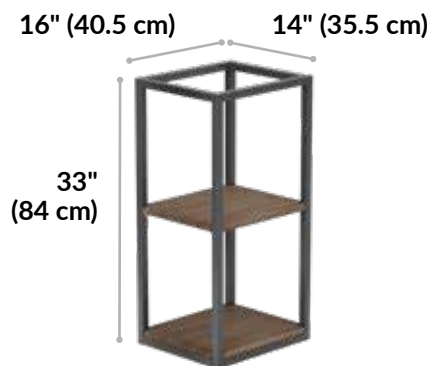

- The steel frame and laminate shelving panels have undergone rigorous testing to meet the highest standards of durability, ensuring a long-lasting investment for your office.
- The visually appealing, open shelving design of the Executive Shelf Tower allows you to easily display and showcase your cherished items or essential office supplies.
- Easy-to-clean materials require minimal effort to keep it looking pristine.
- Available with and without top panel.

Finishes:

White

Walnut

Top Shelf Height
14 ⁵/₈" (37 cm)

Bottom Shelf Height
14 ⁷/₈" (37.75 cm)

Post Thickness
1" (2.5 cm)

Shelf Thickness
³/₄" (2 cm)

Total Height
with Top Panel
33 ³/₄"
(85.75 cm)