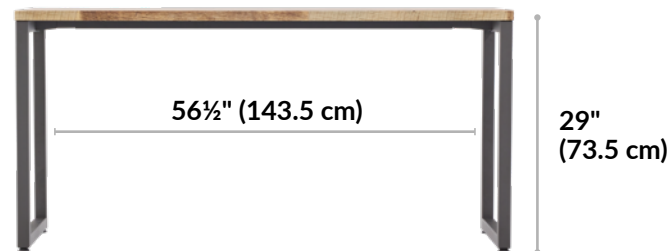

## Additional Details

- Assembles in Minutes
- Compliments or Creates Workstations
- Leveling Footpads
- Sleek, Modern Aesthetic
- Easy-to-clean, Durable, 3D Laminate Finish
- Holds up to 300 lbs (136.08 kg)
- Compatible with the Cable Management Tray and Acrylic Privacy Panels and Felt + Modesty Panels 60
- Tested to and Meets or Exceeds BIFMA's Durability Standards for Office Furniture