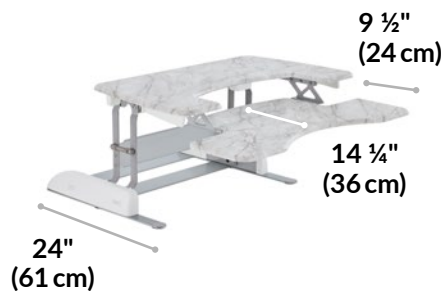

# VariDesk® Pro Plus™ 36

The VariDesk® Pro Plus™ 36 is a standing-desk solution sized to accommodate those with dual-monitor setups or larger workspaces. The two-tiered design with a separate keyboard/ mouse deck gives you plenty of room for basics and accessories with the added convenience of never having to move any components when raising or lowering your Converter.

- Fully Assembled, No Installation Needed
- Supports up to 35 lb (15.8 kg)
- Dual-Monitor Compatible
- 11 Height Settings
- Spring-Assisted Lift

Finish:

Marble

SKU: 402484

Price: \$425

Height Settings:

4 1/2" (11.5 cm) to 17 1/2" (44.5 cm)