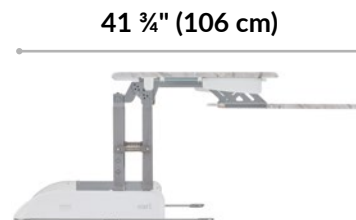

- Fully Assembled, No Installation Needed
- Supports up to 35 lb (15.8 kg)
- Dual-Monitor Compatible
- 11 Height Settings
- Spring-Assisted Lift

Finish:

Marble

SKU: 402484

Price: \$425

Height Settings:

4 1/2" (11.5 cm) to 17 1/2" (44.5 cm)