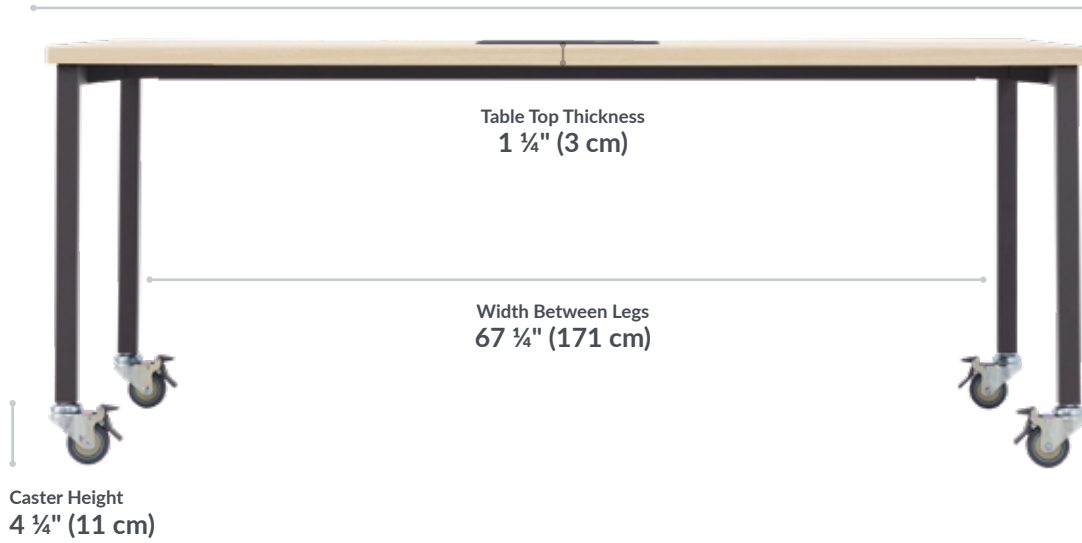

ROOM FOR COLLABORATION

It can easily accommodate for meetings with up to six people with ample space for collaboration.

FULLY FUNCTIONAL

With a center opening, you can easily run power through the table for powering or charging your devices. The roll-and-lock casters let you reposition the table when you need to update your office configuration.

- Center Opening for Cable Management or Vari's Power Hub (Sold Separately)
- Roll-and-Lock Casters Make It Easy to Move
- Assembles in Minutes
- Supports up to 300 lb. (136 kg)
- Accommodates up to 6 People
- Tested to and Meets or Exceeds BIFMA's Durability Standards for Office Furniture

Total Width
71 1/2" (181.5 cm)

Total Depth
41 1/4" (105 cm)

Center grommet with
cover plate installed

Center grommet with
optional Power Hub
installed