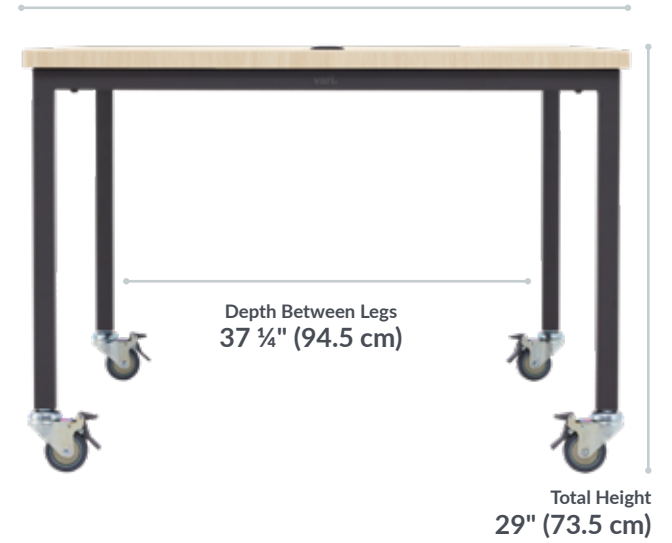

ROOM FOR COLLABORATION

It can easily accommodate for meetings with up to six people with ample space for collaboration.

FULLY FUNCTIONAL

With a center opening, you can easily run power through the table for powering or charging your devices. The roll-and-lock casters let you reposition the table when you need to update your office configuration.

- Center Opening for Cable Management or Vari's Power Hub (Sold Separately)
- Roll-and-Lock Casters Make It Easy to Move
- Assembles in Minutes
- Supports up to 300 lb. (136 kg)
- Accommodates up to 6 People
- Tested to and Meets or Exceeds BIFMA's Durability Standards for Office Furniture

Total Width
71 1/2" (181.5 cm)

Total Depth
41 1/4" (105 cm)

Center grommet with
cover plate installed

Center grommet with
optional Power Hub
installed