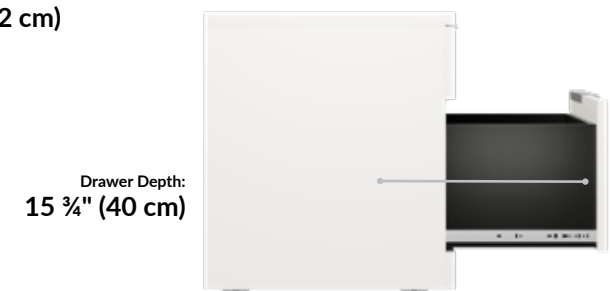

Executive Lateral File Cabinet

vari®

The Executive Lateral File Cabinet is a versatile filing solution. Its two-drawer design gives you maximum storage potential. The wide, upper drawer is perfect for office supplies, while the deep, lower drawer has room for letter- or legal-sized hanging file folders. Whether you're storing files or personal items, this cabinet is ready for anything you can throw at it. (Or in it.)

Finishes:

White

Neowalnut

Drawer Interior Width:
28 ¾" (72 cm)

Executive File Cabinet

The Executive File Cabinet makes storage stylish. This two-drawer cabinet has an upper drawer for frequently-needed items like pencils or pens and a deep, lower drawer with ample space for all your letter- or legal-sized hanging files. With its lockable design, you can confidently keep files and valuables safe and secure.