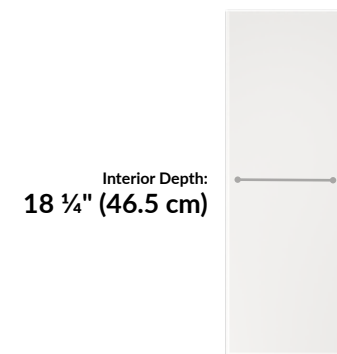

The Executive Wardrobe Cabinet helps keep both you and your office looking good. Inside is a coat rod to hang everything from athletic gear for the gym to formal attire for a business dinner. The interior shelf is adjustable, and the doors can easily be changed between left or right hinge set up to customize the door swing.

- Adjustable Interior Shelf
- Coat Rod for Hanging Items
- Easily Change Between Left- or Right-Hinged Door
- Durable Laminate Finish That's Easy to Clean
- Ships Fully Assembled
- Joining Bracket Set (Sold Separately) Is Needed to Connect Executive Wardrobe Cabinets to Executive Overhead Cabinets
- Meets or Exceeds BIFMA's Durability Standards for Office Furniture

Finishes:

White

Neowalnut