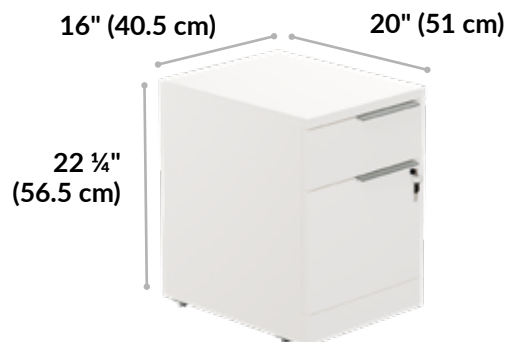

Executive Lateral File Cabinet

vari®

The Executive Lateral File Cabinet is a versatile filing solution. Its two-drawer design gives you maximum storage potential. The wide, upper drawer is perfect for office supplies, while the deep, lower drawer has room for letter- or legal-sized hanging file folders. Whether you're storing files or personal items, this cabinet is ready for anything you can throw at it. (Or in it.)

Finishes:

White

Neowalnut

Drawer Interior Width:
28 ¾" (72 cm)

Executive File Cabinet

The Executive File Cabinet makes storage stylish. This two-drawer cabinet has an upper drawer for frequently-needed items like pencils or pens and a deep, lower drawer with ample space for all your letter- or legal-sized hanging files. With its lockable design, you can confidently keep files and valuables safe and secure.

- Space for Letter- or Legal-Sized Hanging Files
- Soft-Close Drawers are Lockable to Secure Files
- Drawer Pulls Can Be Repositioned to Left, Center, or Right of Drawer
- Leveling Feet to Compensate for Uneven Floors
- Durable Laminate Finish That's Easy to Clean
- Ships Fully Assembled
- Joining Bracket Set (Sold Separately) Can Connect Pieces to Create Credenza
- Meets or Exceeds BIFMA's Durability Standards for Office Furniture

Finishes:

White

Neowalnut

Executive Storage Cabinet

The Executive Storage Cabinet offers abundant storage for your office in a well-crafted cabinet that's built to last. This cabinet keeps important items nearby while also keeping them hidden behind dual doors so your workspace is always organized and tidy. Inside, you'll find an adjustable interior shelf and enough room to store binders, books, and more.