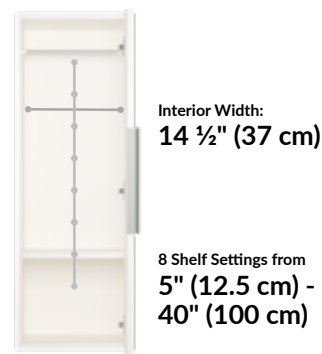

The Executive Wardrobe Cabinet helps keep both you and your office looking good. Inside is a coat rod to hang everything from athletic gear for the gym to formal attire for a business dinner. The interior shelf is adjustable, and the doors can easily be changed between left or right hinge set up to customize the door swing.

- Adjustable Interior Shelf
- Coat Rod for Hanging Items
- Easily Change Between Left- or Right-Hinged Door
- Durable Laminate Finish That's Easy to Clean
- Ships Fully Assembled
- Joining Bracket Set (Sold Separately) Is Needed to Connect Executive Wardrobe Cabinets to Executive Overhead Cabinets
- Meets or Exceeds BIFMA's Durability Standards for Office Furniture

Finishes:

White

Neowalnut