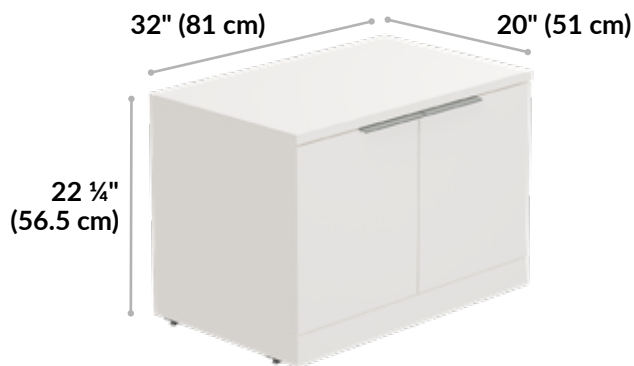

Executive Lateral File Cabinet

vari®

The Executive Lateral File Cabinet is a versatile filing solution. Its two-drawer design gives you maximum storage potential. The wide, upper drawer is perfect for office supplies, while the deep, lower drawer has room for letter- or legal-sized hanging file folders. Whether you're storing files or personal items, this cabinet is ready for anything you can throw at it. (Or in it.)

Finishes:

White

Neowalnut

Drawer Interior Width:
28 ¾" (72 cm)

Executive File Cabinet

The Executive File Cabinet makes storage stylish. This two-drawer cabinet has an upper drawer for frequently-needed items like pencils or pens and a deep, lower drawer with ample space for all your letter- or legal-sized hanging files. With its lockable design, you can confidently keep files and valuables safe and secure.

- Adjustable Interior Shelf
- Leveling Feet to Compensate for Uneven Floors
- Durable Laminate Finish That's Easy to Clean
- Ships Fully Assembled
- Joining Bracket Set (Sold Separately) Can Connect Pieces to Create Credenza
- Meets or Exceeds BIFMA's Durability Standards for Office Furniture

Finishes:

White

Neowalnut

Door Width:
16" (40.5 cm)

Interior Cabinet Width:
30 ½" (77.5 cm)

4 Shelf Settings from
7" (18 cm) -
11" (28 cm)

Executive Bookshelf

vari®