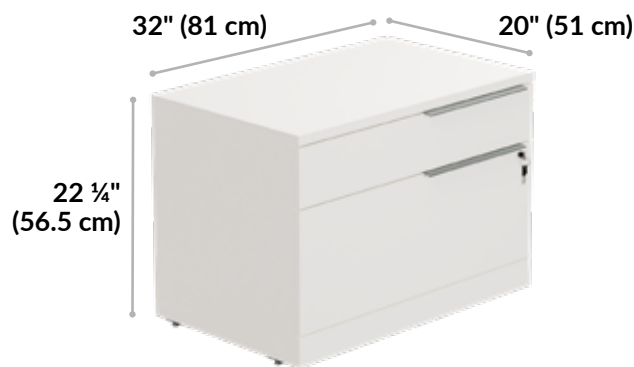

Executive Lateral File Cabinet

vari®

The Executive Lateral File Cabinet is a versatile filing solution. Its two-drawer design gives you maximum storage potential. The wide, upper drawer is perfect for office supplies, while the deep, lower drawer has room for letter- or legal-sized hanging file folders. Whether you're storing files or personal items, this cabinet is ready for anything you can throw at it. (Or in it.)

- Space for Letter- or Legal-Sized Hanging Files
- Soft-Close Drawers are Lockable to Secure Files
- Drawer Pulls Can Be Repositioned to Left, Center, or Right of Drawer
- Leveling Feet to Compensate for Uneven Floors
- Durable Laminate Finish That's Easy to Clean
- Ships Fully Assembled
- Joining Bracket Set (Sold Separately) Can Connect Pieces to Create Credenza
- Meets or Exceeds BIFMA's Durability Standards for Office Furniture

Finishes:

White

Neowalnut

Drawer Interior Width:
28 ¾" (72 cm)

Executive File Cabinet

The Executive File Cabinet makes storage stylish. This two-drawer cabinet has an upper drawer for frequently-needed items like pencils or pens and a deep, lower drawer with ample space for all your letter- or legal-sized hanging files. With its lockable design, you can confidently keep files and valuables safe and secure.