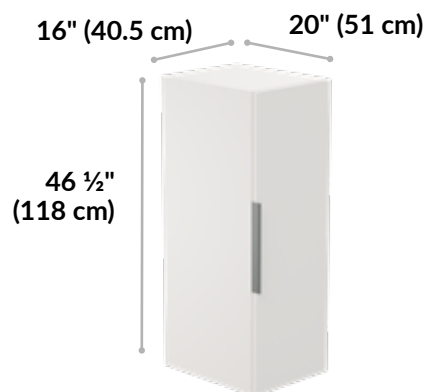

The Executive Wardrobe Cabinet helps keep both you and your office looking good. Inside is a coat rod to hang everything from athletic gear for the gym to formal attire for a business dinner. The interior shelf is adjustable, and the doors can easily be changed between left or right hinge set up to customize the door swing.

- Adjustable Interior Shelf
- Coat Rod for Hanging Items
- Easily Change Between Left- or Right-Hinged Door
- Durable Laminate Finish That's Easy to Clean
- Ships Fully Assembled
- Joining Bracket Set (Sold Separately) Is Needed to Connect Executive Wardrobe Cabinets to Executive Overhead Cabinets
- Meets or Exceeds BIFMA's Durability Standards for Office Furniture

Finishes:

White

Neowalnut