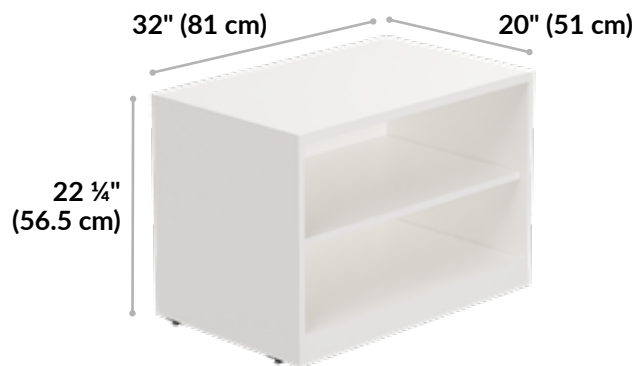

Finishes:

White

Neowalnut

Door Width:
16" (40.5 cm)

Interior Cabinet Width:
30 ½" (77.5 cm)

4 Shelf Settings from
7" (18 cm) -
11" (28 cm)

Executive Bookshelf

vari®

- Adjustable Interior Shelf
- Leveling Feet to Compensate for Uneven Floors
- Durable Laminate Finish That's Easy to Clean
- Ships Fully Assembled
- Joining Bracket Set (Sold Separately) Can Connect Pieces to Create Credenza
- Meets or Exceeds BIFMA's Durability Standards for Office Furniture

Finishes:

White

Neowalnut

Interior Shelf Width:
30 ½" (77.5 cm)

4 Shelf Settings from
7" (18 cm) -
11" (28 cm)

Interior Shelf Depth:
18 ½" (47 cm)

Executive Wardrobe Cabinet

vari®