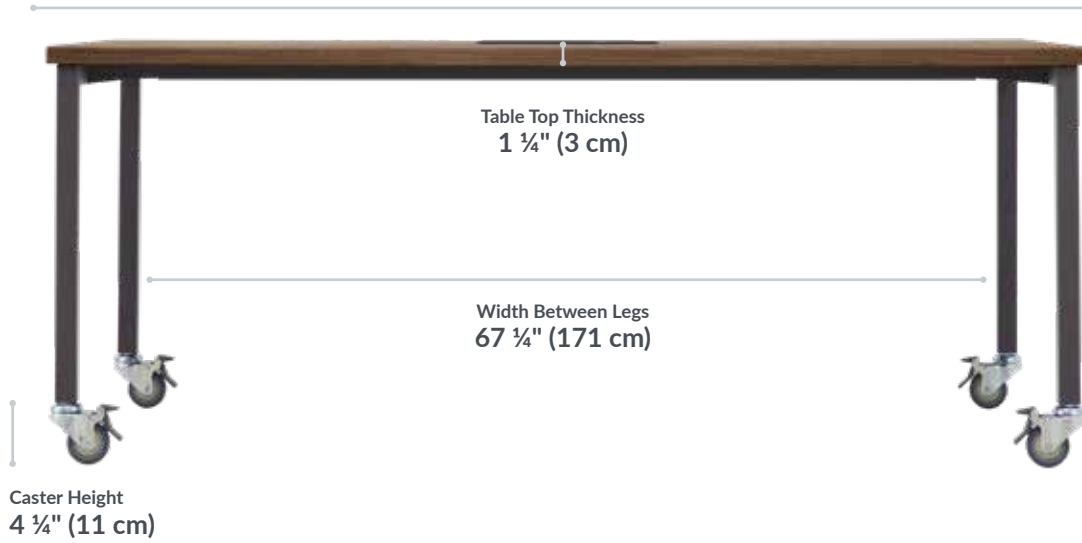

## **FULLY FUNCTIONAL**

With a center opening, you can easily run power through the table for powering or charging your devices. The roll-and-lock casters let you reposition the table when you need to update your office configuration.

- Center Opening for Cable Management or Vari's Power Hub (Sold Separately)
- Roll-and-Lock Casters Make It Easy to Move
- Assembles in Minutes
- Supports up to 300 lb. (136 kg)
- Accommodates up to 6 People
- Tested to and Meets or Exceeds BIFMA's Durability Standards for Office Furniture

Total Width  
71 1/2" (181.5 cm)

Total Depth  
41 1/4" (105 cm)

Center grommet with  
cover plate installed

Center grommet with  
optional Power Hub  
installed