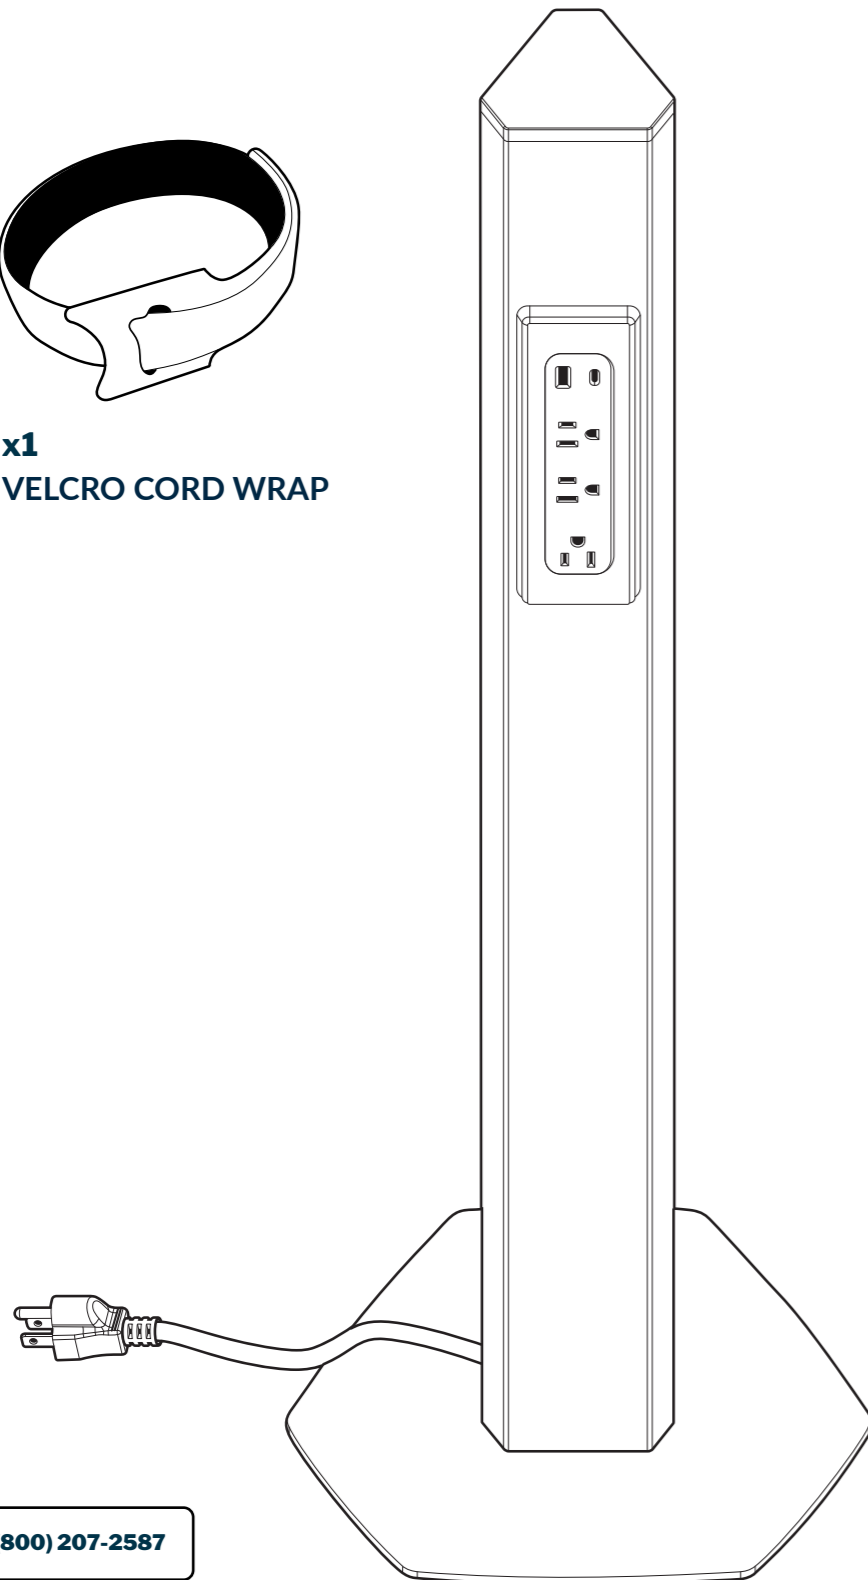

Charging Station

x1
VELCRO CORD WRAP

Plug directly into a grounded outlet.
NOTE: Do not plug into a power strip.

The included velcro cord wrap can be used to neatly gather the power cord.

	WARNING: Never operate this product if it has a damaged cord or plug, if it is not working properly, if it has been dropped or damaged, or dropped into water. Contact our customer service department during business hours to report any issues. Our customer service team will provide a replacement if necessary.
	WARNING: To reduce risk of fire, electric shock, or personal injury, use only indoors and do not install in a wet or damp location.
	WARNING: Do not open any of the components, there is a danger of electric shock.
	NOTICE: This device complies with Part 15 of the FCC Rules. Operation is subject to the following two conditions: (1) This device may not cause harmful interference, and (2) this device must accept any interference received, including interference that may cause undesired operation.
	CAUTION: Beverages such as water or coffee could cause product failure if spilled.
	WARNING: Keep plug away from heated surfaces.