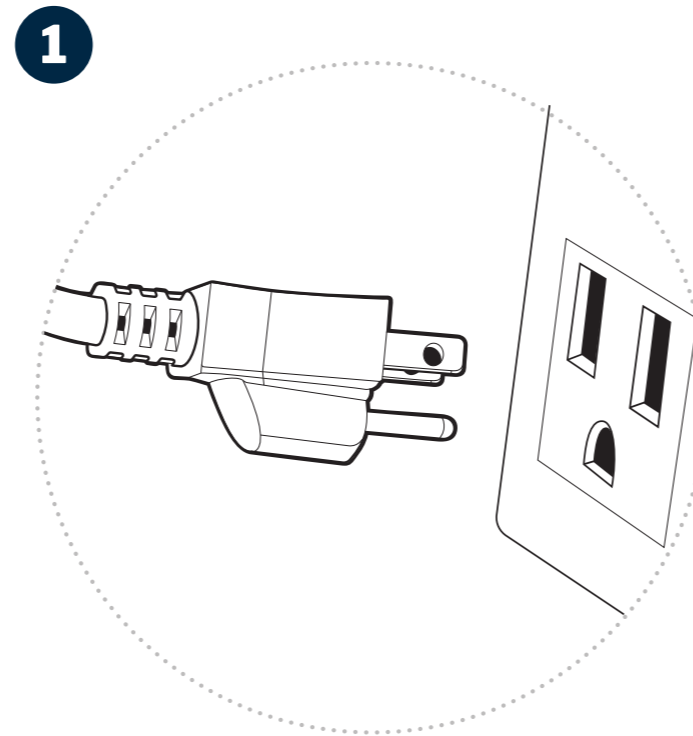

Charging Station

x1
VELCRO CORD WRAP

Plug directly into a grounded outlet.
NOTE: Do not plug into a power strip.

The included velcro cord wrap can be used to neatly gather the power cord.

	WARNING: Never operate this product if it has a damaged cord or plug, if it is not working properly, if it has been dropped or damaged, or dropped into water. Contact our customer service department during business hours to report any issues. Our customer service team will provide a replacement if necessary.
	WARNING: To reduce risk of fire, electric shock, or personal injury, use only indoors and do not install in a wet or damp location.
	WARNING: Do not open any of the components, there is a danger of electric shock.
	NOTICE: This device complies with Part 15 of the FCC Rules. Operation is subject to the following two conditions: (1) This device may not cause harmful interference, and (2) this device must accept any interference received, including interference that may cause undesired operation.
	CAUTION: Beverages such as water or coffee could cause product failure if spilled.
	WARNING: Keep plug away from heated surfaces.