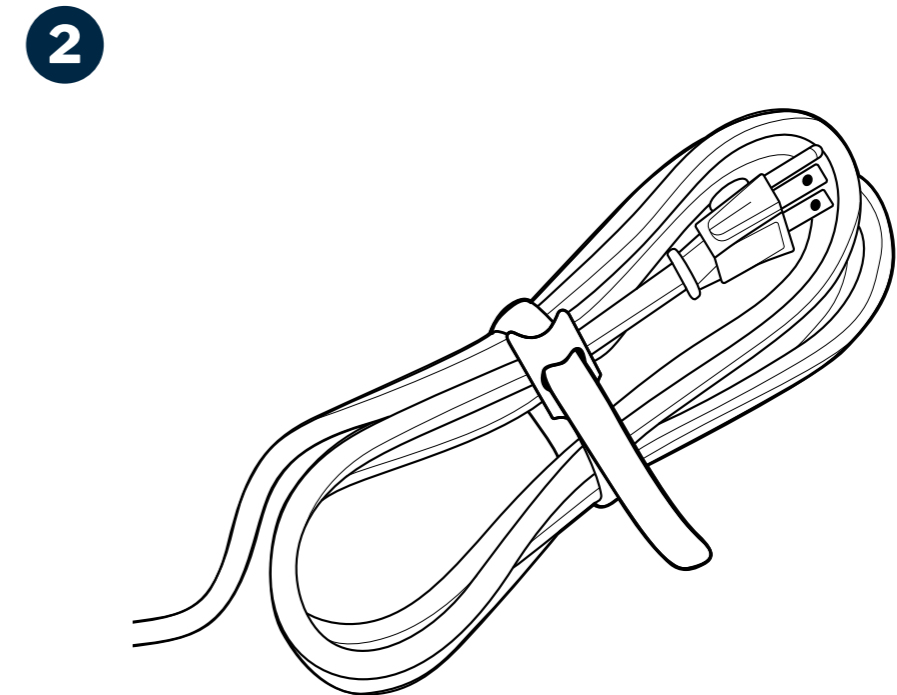

Charging Station

x1
VELCRO CORD WRAP

Plug directly into a grounded outlet.
NOTE: Do not plug into a power strip.

The included velcro cord wrap can be used to neatly gather the power cord.

	WARNING: Never operate this product if it has a damaged cord or plug, if it is not working properly, if it has been dropped or damaged, or dropped into water. Contact our customer service department during business hours to report any issues. Our customer service team will provide a replacement if necessary.
	WARNING: To reduce risk of fire, electric shock, or personal injury, use only indoors and do not install in a wet or damp location.
	WARNING: Do not open any of the components, there is a danger of electric shock.
	NOTICE: This device complies with Part 15 of the FCC Rules. Operation is subject to the following two conditions: (1) This device may not cause harmful interference, and (2) this device must accept any interference received, including interference that may cause undesired operation.
	CAUTION: Beverages such as water or coffee could cause product failure if spilled.
	WARNING: Keep plug away from heated surfaces.