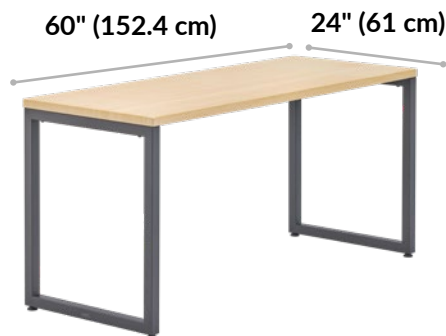

## Additional Details

- Assembles in Minutes
- Compliments or Creates Workstations
- Leveling Footpads
- Sleek, Modern Aesthetic
- Easy-to-clean, Durable, 3D Laminate Finish
- Holds up to 300 lbs (136.08 kg)
- Compatible with the Cable Management Tray and Acrylic Privacy Panels and Felt + Modesty Panels 60
- Tested to and Meets or Exceeds BIFMA's Durability Standards for Office Furniture

Table Top Thickness:  
1¼" (3 cm)