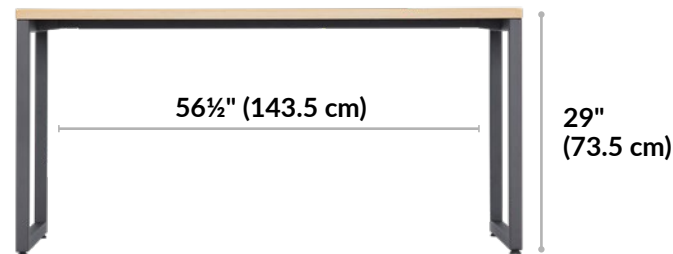

## Additional Details

- Assembles in Minutes
- Compliments or Creates Workstations
- Leveling Footpads
- Sleek, Modern Aesthetic
- Easy-to-clean, Durable, 3D Laminate Finish
- Holds up to 300 lbs (136.08 kg)
- Compatible with the Cable Management Tray and Acrylic Privacy Panels and Felt + Modesty Panels 60
- Tested to and Meets or Exceeds BIFMA's Durability Standards for Office Furniture