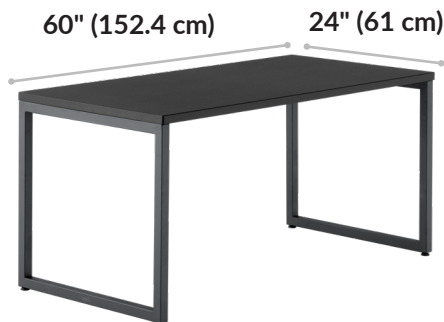

Table 60x24

vari®

Simplicity Meets Style

These modern, standard-height desks are easy to assemble and include all the tools needed.

Modern Edges, Endless Possibilities

Elevate the aesthetic of your workspace with a single table or use multiple to create a sleek grouping with no gaps.

Built to Last, Crafted for Success

The table is easy to clean, has durable 3D laminate-wrapped edges, and a base that can support up to 300 lb (136.08 kg).

Additional Details

- Assembles in Minutes
- Compliments or Creates Workstations
- Leveling Footpads
- Sleek, Modern Aesthetic
- Easy-to-clean, Durable, 3D Laminate Finish
- Holds up to 300 lbs (136.08 kg)
- Compatible with the Cable Management Tray and Acrylic Privacy Panels and Felt + Modesty Panels 60

Table Top Thickness:

1 1/4" (3 cm)