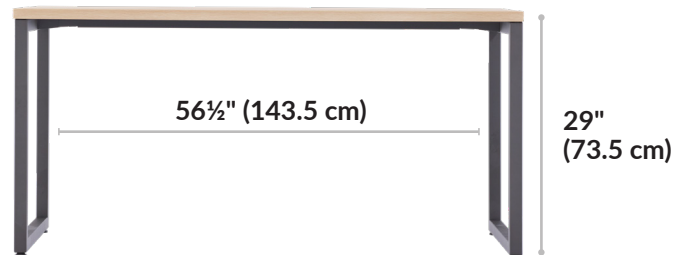

Table 60x30

vari.[®]

Simplicity Meets Style

These modern, standard-height desks are easy to assemble and include all the tools needed.

Modern Edges, Endless Possibilities

Elevate the aesthetic of your workspace with a single table or use multiple to create a sleek grouping with no gaps.

Built to Last, Crafted for Success

The table is easy to clean, has durable 3D laminate-wrapped edges, and a base that can support up to 300 lb (136.08 kg).

Additional Details

- Assembles in Minutes
- Compliments or Creates Workstations
- Leveling Footpads
- Sleek, Modern Aesthetic
- Easy-to-clean, Durable, 3D Laminate Finish
- Holds up to 300 lbs (136.08 kg)
- Compatible with the Cable Management Tray and Acrylic Privacy Panels and Felt + Modesty Panels 60

Table Top Thickness:

1 1/4" (3 cm)