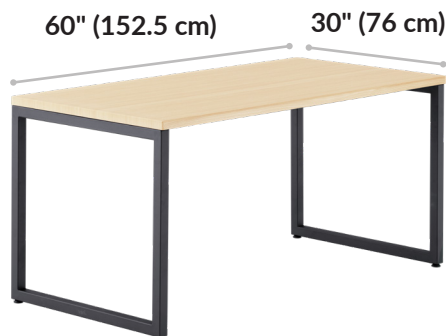

Table 60x30

vari.[®]

Simplicity Meets Style

These modern, standard-height desks are easy to assemble and include all the tools needed.

Modern Edges, Endless Possibilities

Elevate the aesthetic of your workspace with a single table or use multiple to create a sleek grouping with no gaps.

Built to Last, Crafted for Success

The table is easy to clean, has durable 3D laminate-wrapped edges, and a base that can support up to 300 lb (136.08 kg).

Additional Details

- Assembles in Minutes
- Compliments or Creates Workstations
- Leveling Footpads
- Sleek, Modern Aesthetic
- Easy-to-clean, Durable, 3D Laminate Finish
- Holds up to 300 lbs (136.08 kg)
- Compatible with the Cable Management Tray and Acrylic Privacy Panels and Felt + Modesty Panels 60

Table Top Thickness:

1 1/4" (3 cm)